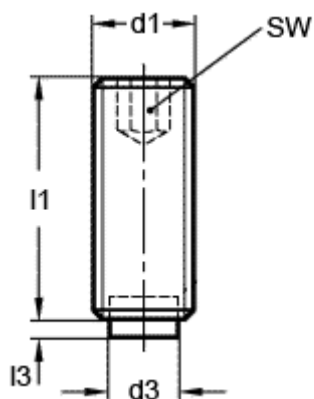

Data Sheet

Article number: 209316211

Description: E+G Grub screw, st. steel
GN 913.5-M6-25-KU

Measures

$d1 = M6$
 $d3 = 4$
 $l1 = 25.0$
 $l3 = 1.3$
 $SW = 3.0$